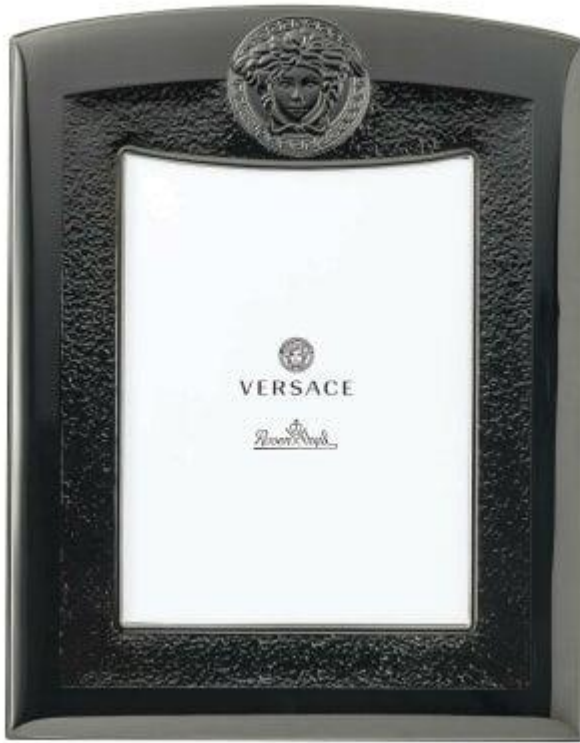

VHF 5 SILVER  
18X24 CM – MRP – RS 53600

VHF 6 GOLD  
10X15 CM – MRP – RS 27900  
15X20 CM – MRP – RS 43300  
20X25 CM – MRP – RS 58200

VHF 6 SILVER  
10X15 CM – MRP – RS 27900  
15X20 CM – MRP – RS 43300  
20X25 CM – MRP – RS 58200

VHF 6 SILVER/GOLD

10X15 CM – MRP – RS 27900

15X20 CM – MRP – RS 43300

20X25 CM – MRP – RS 58200

VHFYB SILVER BLUE  
9X13 CM – MRP – RS 25900  
13X18 CM – MRP – RS 42800

VHFYP SILVER PINK  
9X13 CM – MRP – RS 25900  
13X18 CM – MRP – RS 42800

VHF7 SILVER

9X13 CM – MRP- RS 24400  
13X18 CM – MRP – RS 39300  
15X20 CM – MRP – RS 46900

VHF7 GOLD

9X13 CM – MRP- RS 24400  
13X18 CM – MRP – RS 39300  
15X20 CM – MRP – RS 46900

VHF7 BLACK

9X13 CM – MRP- RS 24400